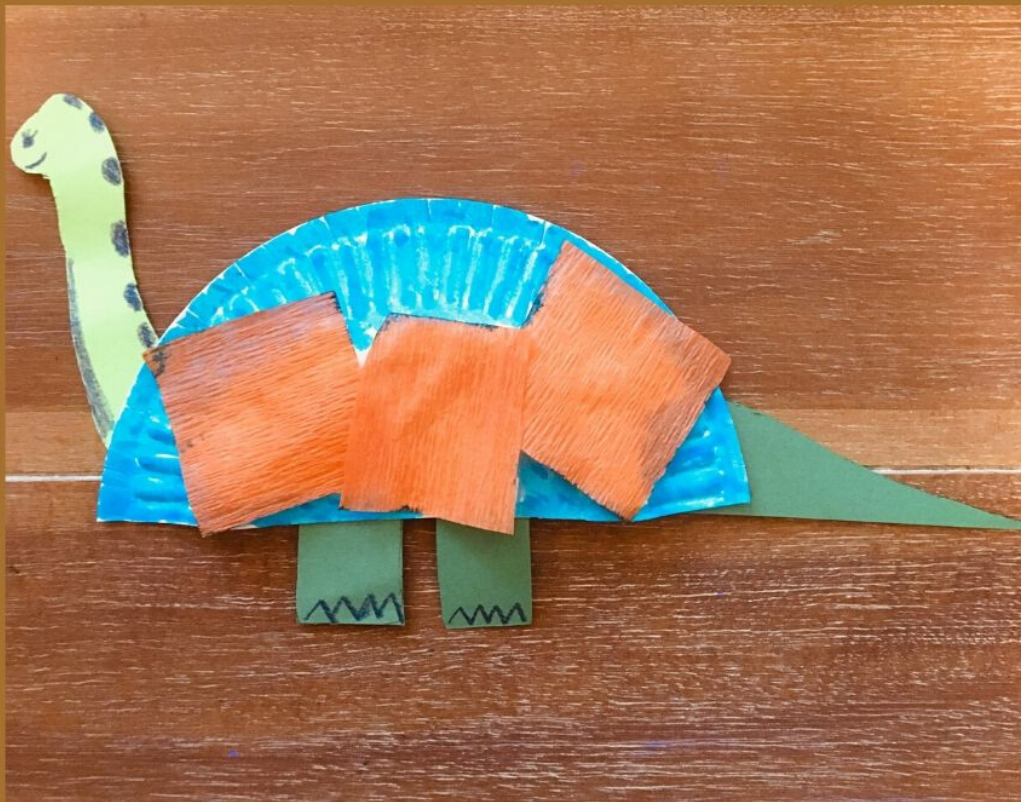

PAPER PLATE DINO

Orange County, CA

Public Libraries

Open Doors. Free Access. Community.

SUPPLIES

- COLOR PAPER
- SCISSORS
- MARKERS OR CRAYONS
- TAPE OR GLUE
- PAPER PLATE

STEP 1: GATHER
SUPPLIES

STEP 2:
CUT DINO PIECES AS
SHOWN TO THE LEFT<--

STEP 3: GLUE PIECES
AND DECORATE