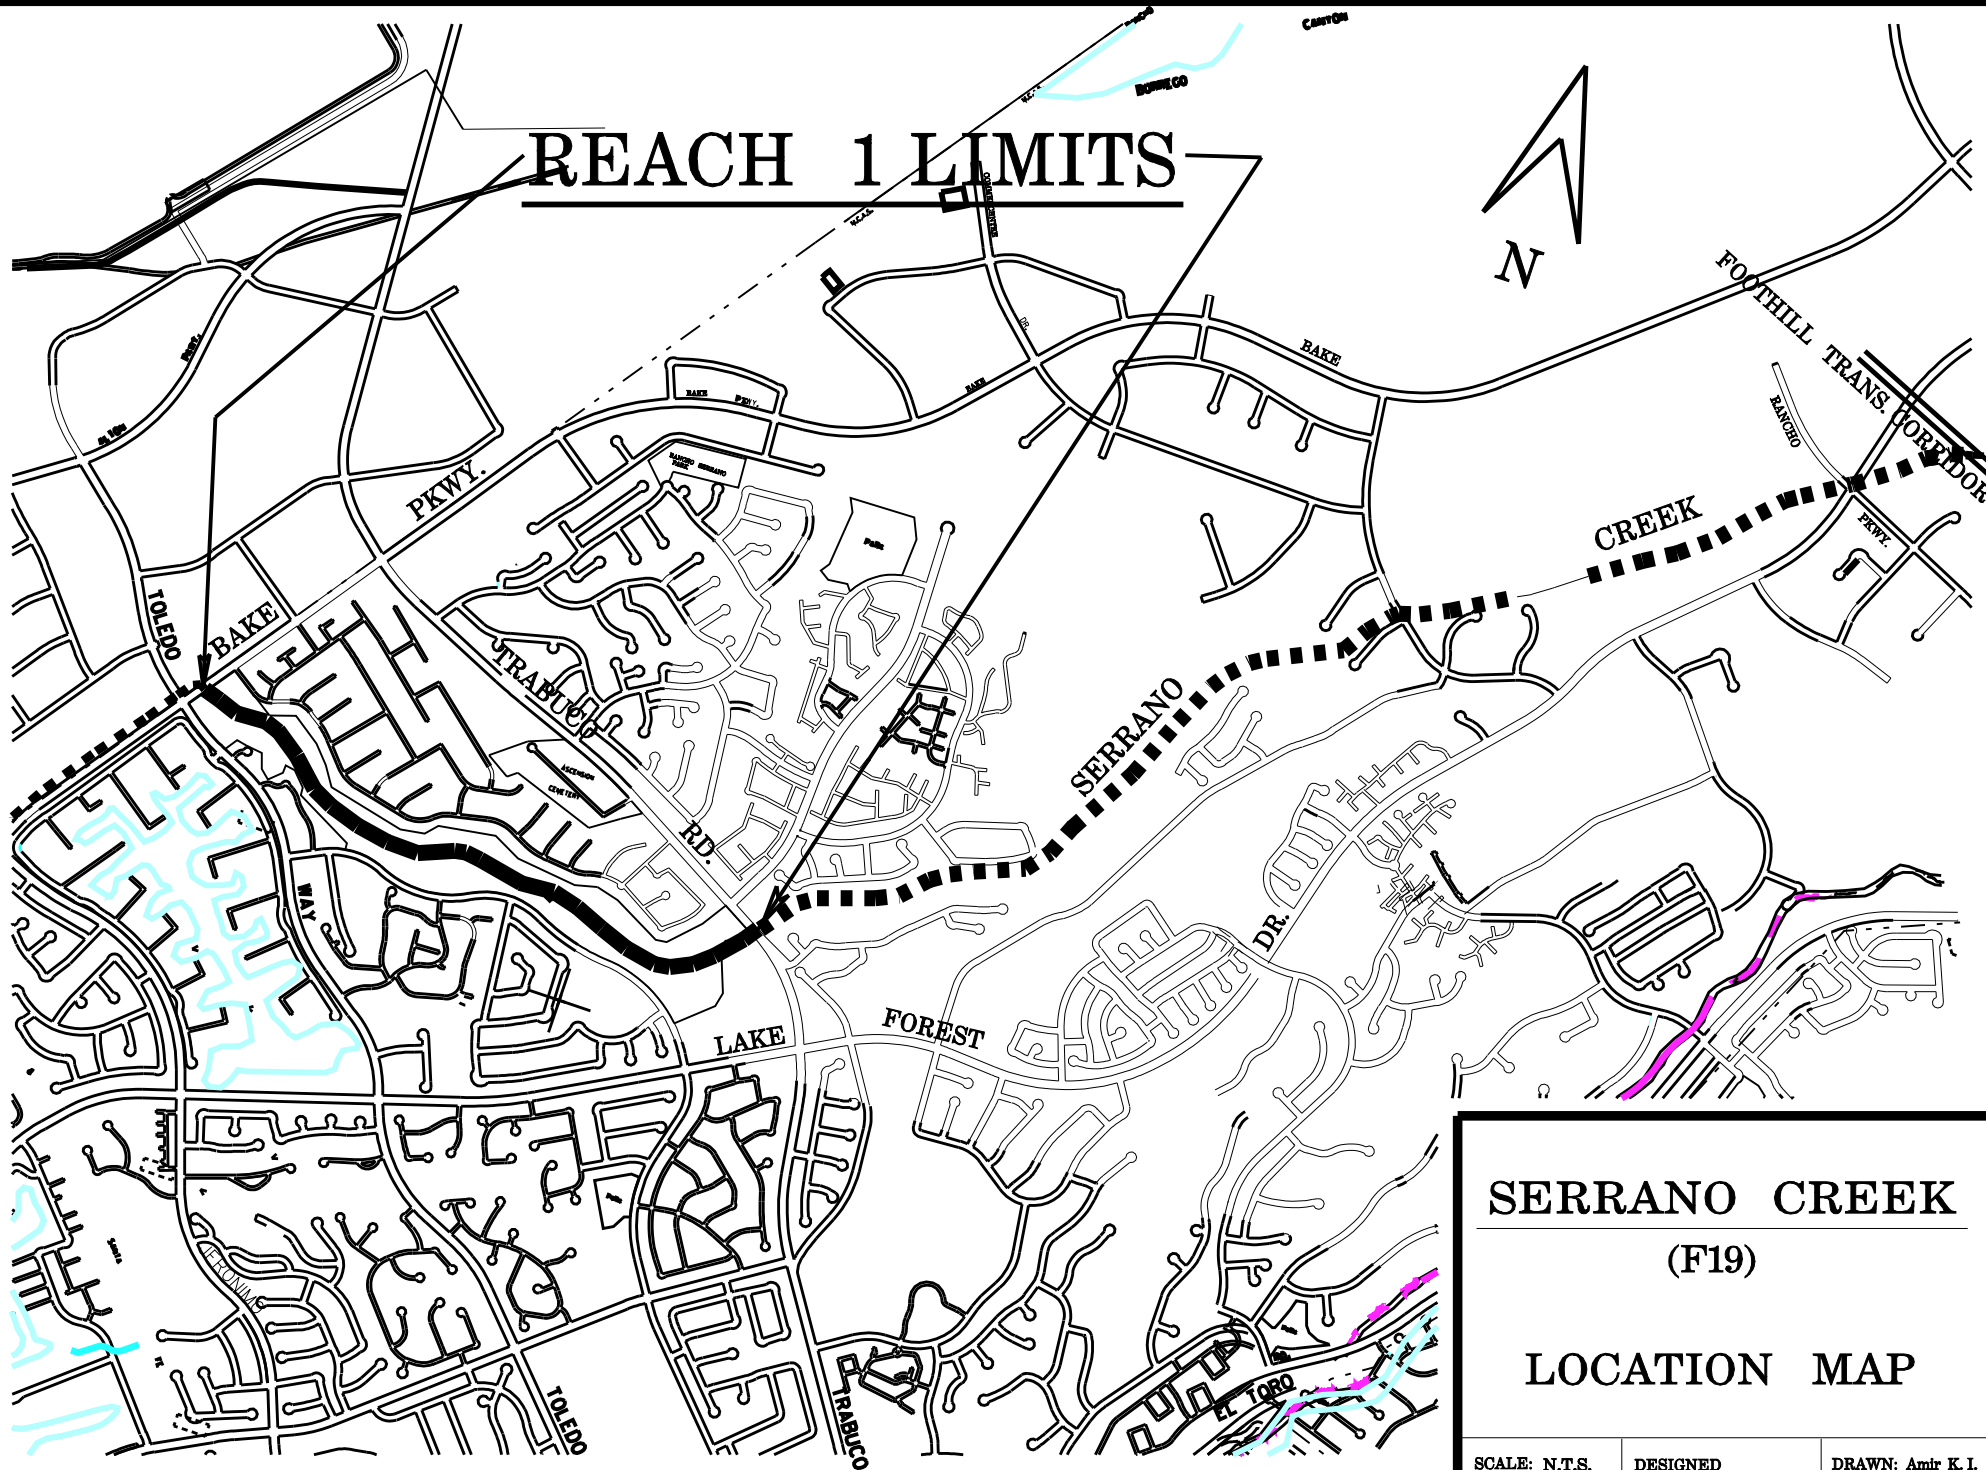

REACH 1 LIMITS

SERRANO CREEK
(F19)
LOCATION MAP

SCALE: N.T.S. DESIGNED DRAWN: Amir K. I.